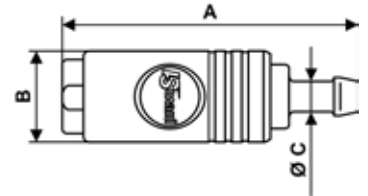

PREVOS1 SAFETY QUICK COUPLINGS - 1/2" INDUSTRIAL PROFILE

Hose stem coupler

Profile : ISO 6150B

Min/max operating pressure 29 / 232 psi	Flow rate at 87 psi 130 CFM	ID passage 1/2"	Temperature min/max 5 / 158 °F
---	---------------------------------------	---------------------------	--

Part number	For hose ID	Net weight (Kg)	Dim. A (inch)	Dim. B (inch)	Dim. C (inch)
ISI 111810	3/8"	0,47	5.35	1.46	0.39
ISI 111813	1/2"	0,445	4.72	1.46	0.49
ISI 111816	3/4"	0,442	4.72	1.46	0.61